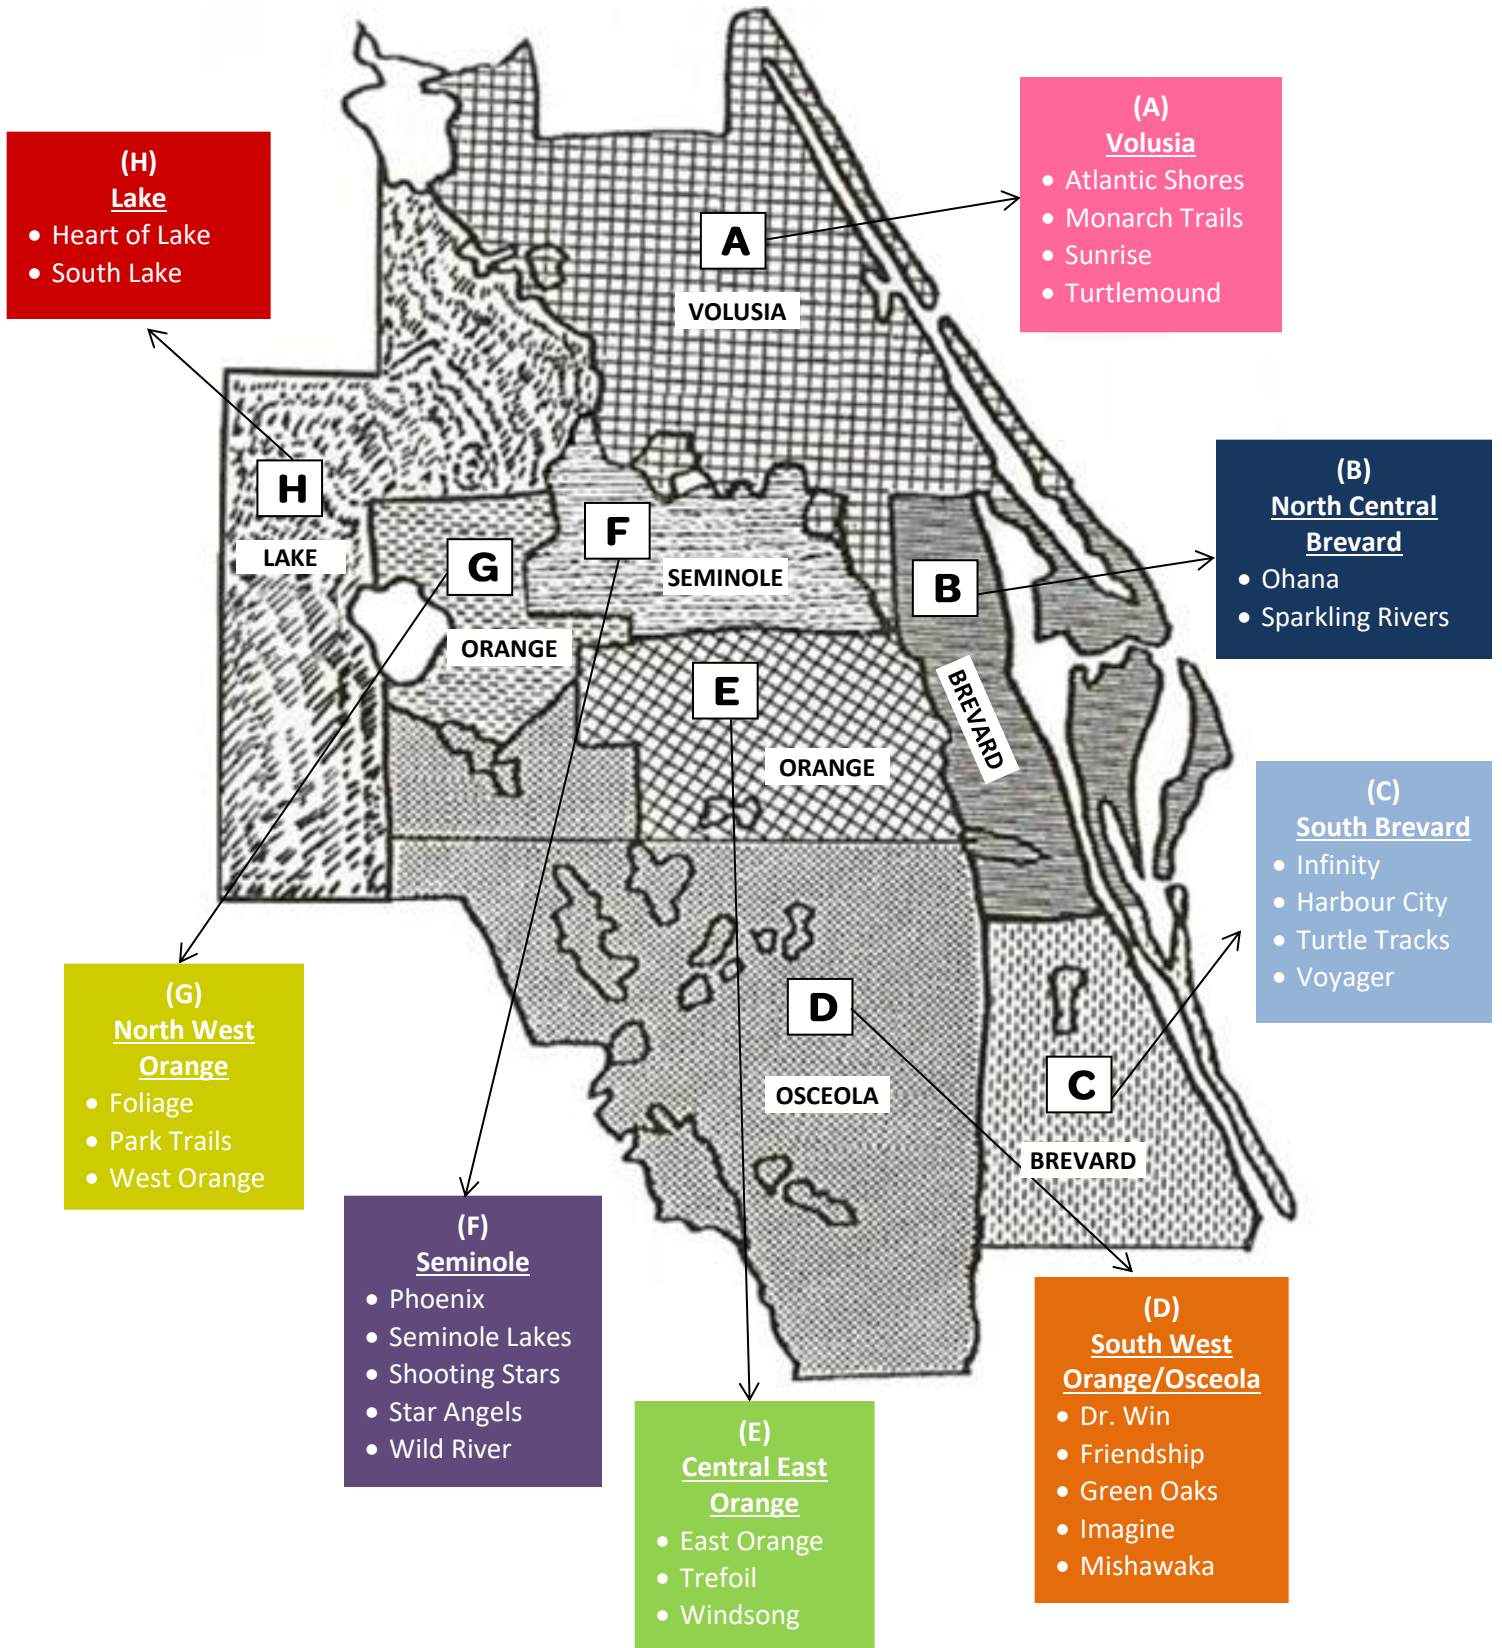

GSC Associations – Community Map