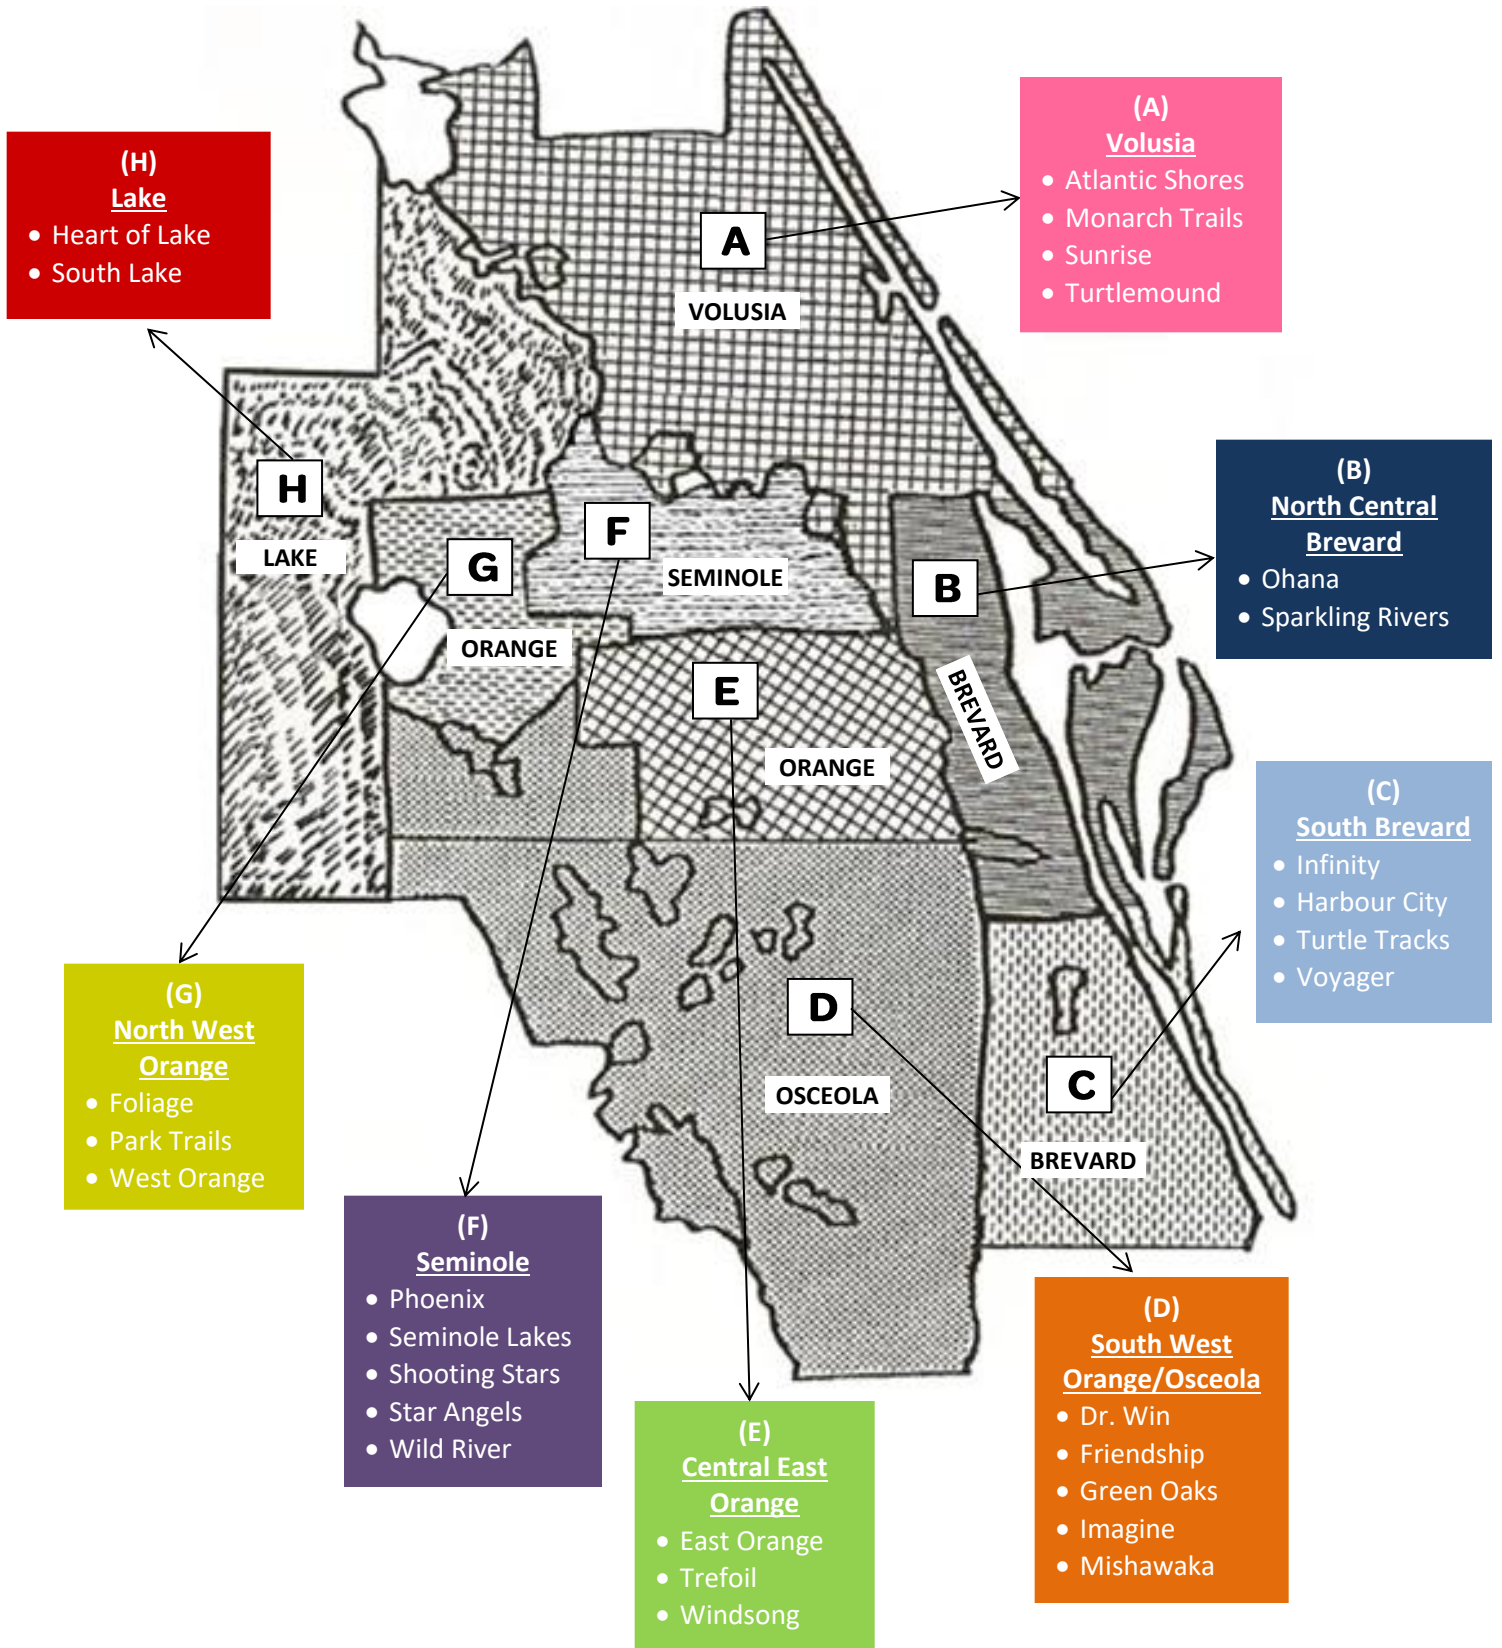

GSC Associations – Community Map

GSC ASSOCIATIONS - COMMUNITY

NORTH/CENTRAL BREVARD

Ohana – Canaveral Groves, Cocoa, Mims, Port St. John, Rockledge, Scottsmoor, Titusville

Sparkling Rivers – Cape Canaveral, Cocoa Beach, Merritt Island

SOUTH BREVARD

Harbour City – North Melbourne/Suntree, Viera

Infinity – Palm Bay, Central Palm Bay, West Palm Bay

Turtle Tracks – Indialantic, Indian Harbor Beach, Melbourne Beach, Patrick AFB, Satellite Beach

Star Angels – Altamonte Springs, Apopka, Bear Lake, Forest City, Longwood, Sabel Point, Spring Lake, Sweetwater, Wekiva

Wild River – Chuluota, Geneva, Oviedo, Winter Springs

VOLUSIA

Atlantic Shores – Daytona Beach Shores, Ponce Inlet, Port Orange, South Daytona,

Monarch Trails – Cassadaga, Deltona, Lake Helen, Osteen, DeBary, DeLand, DeLeon Springs, Pierson, Seville, Orange City

Sunrise – Daytona Beach, Holly Hill, Ormond Beach, Ormond-by-the-Sea

Turtlemound – Edgewater, New Smyrna Beach, Oak Hill