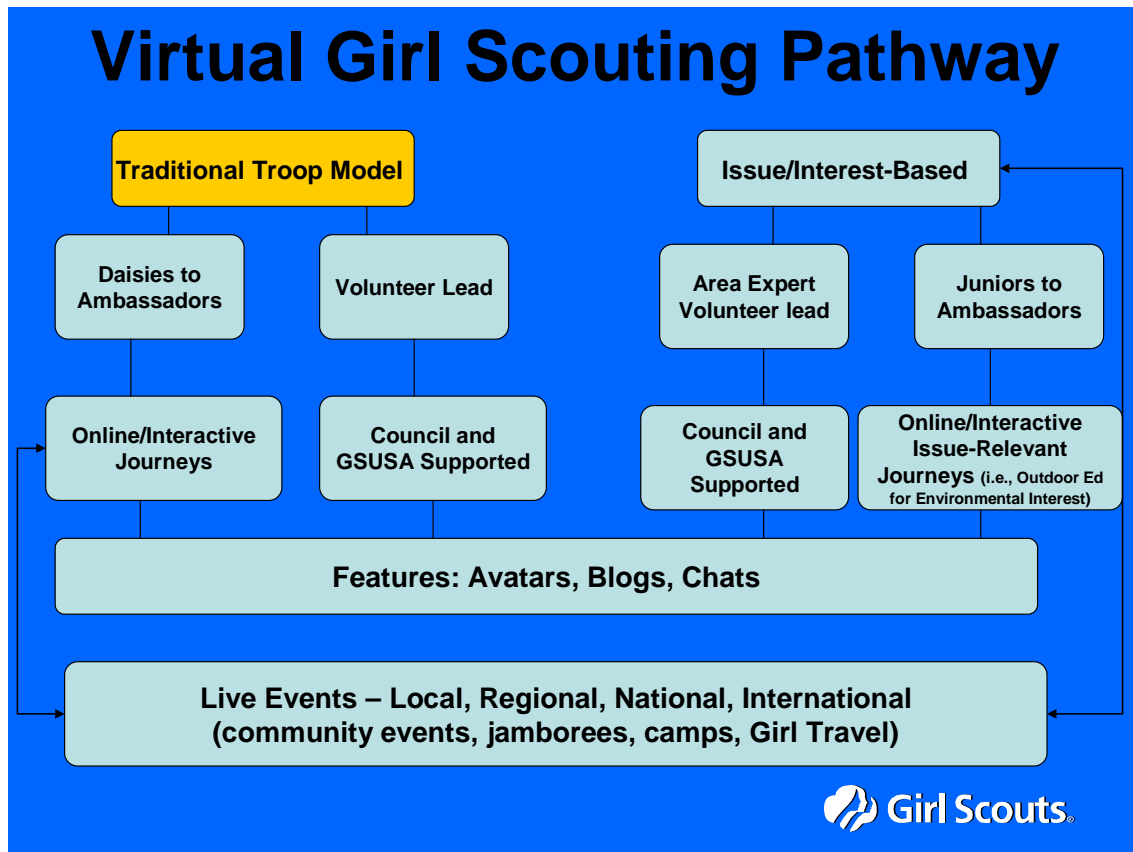

Virtual Girl Scouting Pathway

Definition: Virtual Girl Scouting is a safe, secure, online community that provides girls an opportunity to participate in Girl Scouts regardless of their geographic location. Led by a virtual advisor, girls can participate in a traditional Girl Scout troop model with the use of interactive online programming and tools. In addition to participating in an online troop, girls can join interactive discussions associated with an issue or topic that they are passionate about such as the environment, technology, or science.

Virtual Girl Scouts will also be able to create personal avatars and blogs. Virtual Girl Scouting will be supplemented by individual and group participation in live local, regional, national, and international affairs such as community events, camps, jamborees, Destinations, and group trips.

Destinations/Girl Travel Pathway

Definition: The Destinations/Girl Travel Pathway offers girls cross-cultural opportunities while they are connecting with peers, making new friends, and taking action. Girl Scouts travel with their troop, a council group, or with the Destinations program. Destinations is a nationally run initiative in which girls apply to a specific destination and meet other girls from across the street, across the country, or across the oceans! Girls will have an opportunity to travel locally, nationally, and internationally. All girls can participate in the Destinations/Girl Travel Pathway regardless of how long they have been Girl Scouts.

Guiding Questions:

- What is your vision of the Destinations/Girl Travel Pathway?
- What resources and partnerships can be used for the Destinations/Girl Travel Pathway?
- What are the keys to successful Girl Scout travel opportunities?